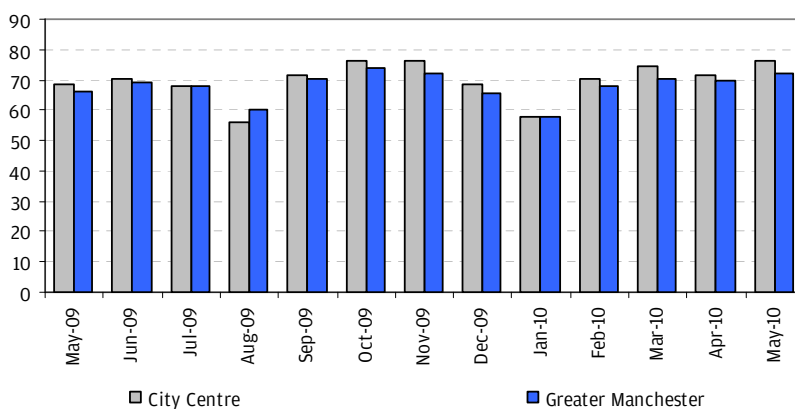

MAY 2010

Hotel occupancy is measured within Greater Manchester through the hotels subscribed to the STR Global occupancy tool. The project is funded by the Northwest Regional Development Agency (NWRDA).

Greater Manchester monthly average: 72%
City centre monthly average: 76%
 City centre weekend average: 85%
 City centre weekday average: 73%

Monthly Room Occupancy May 2009-May 2010

Average room occupancy in the city centre was up 10.9% compared with May 2009, while Greater Manchester saw growth of 8.8%.