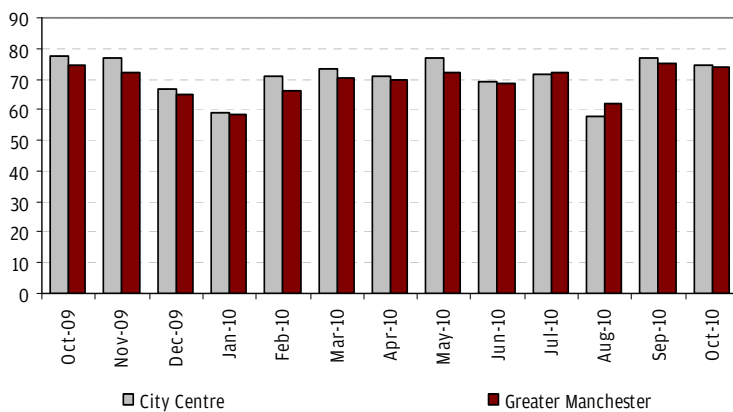

## OCTOBER 2010

Hotel occupancy is measured within Greater Manchester through the hotels subscribed to the STR Global occupancy tool. The project is funded by the Northwest Regional Development Agency (NWRDA).

**Greater Manchester monthly average:** 74%  
**City centre monthly average:** 75%  
 City centre weekend average: 79%  
 City centre weekday average: 76%

### Monthly Room Occupancy October 2009-October 2010

Compared with October 2009, average occupancy rates showed a decrease of 3% in the city centre and decrease of 1% across Greater Manchester for the month of October 2010.