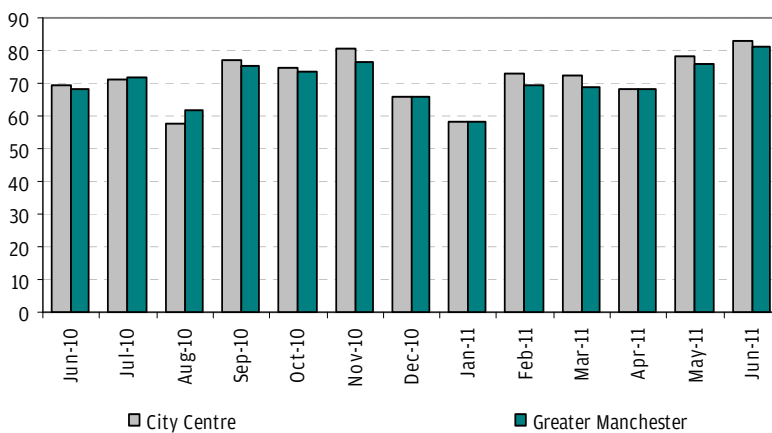

JUNE 2011

Hotel occupancy is measured within Greater Manchester through the hotels subscribed to the STR Global occupancy tool. The project is funded by the Northwest Regional Development Agency (NWDA).

Greater Manchester monthly average: 81%
City centre monthly average: 83%
City centre weekend average: 87%
City centre weekday average: 81%

Monthly Room Occupancy June 2010-June 2011

The average monthly occupancy rate in the city centre was 83% which was the highest for the month of June since records began in 2000. This compares to 69% in June 2010, with the weekend average in June 2011 being 87% compared to 67% in 2010 and the weekday average being 81% compared to 72% in 2010. An average monthly occupancy rate of 80% or above has not been reached for June since 2005.

Key dates for June 2011 occupancy levels

Wed-Thu 22-23 June 2011

98% was reached on these consecutive dates when the US show cast 'Glee' performed at the M.E.N. Arena.

Tuesday 07 June 2011

97% was reached during the Take That tour at the City of Manchester Stadium.

Saturday 11 June 2011

97% was also reached on this date during the Take That tour and Manchester Central hosted an exhibition.

Note: The occupancy levels in this section are taken from the city centre sample.