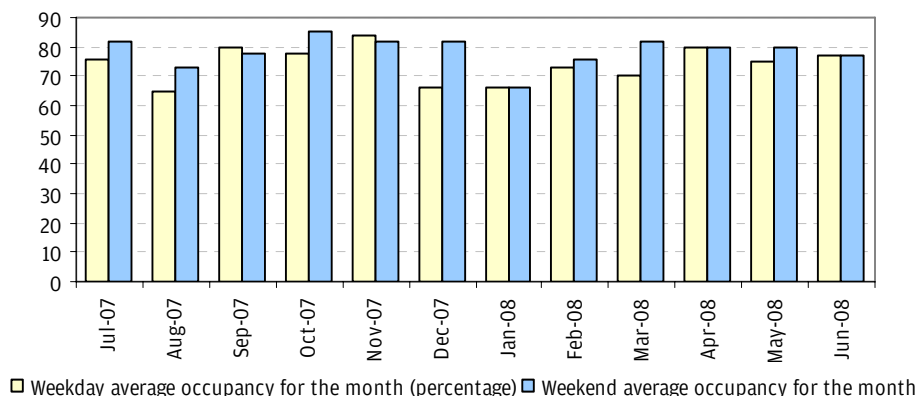

## Average monthly room occupancy from July 2007 to June 2008

### June 2008 averages

Weekday average:  
**77%**

Weekend average:  
**77%**

Monthly average:  
**77%**

Weekday = Sun night to Thurs night  
Weekend = Fri night and Sat night

## Key Dates & Figures

- The highest occupancy rate in June was 97% on Tuesday 17 and Wednesday 18 June when The Police performed at the M.E.N. Arena.
- The next highest occupancy rate in June was Saturday 28 June when Dolly Parton performed at the M.E.N. Arena.