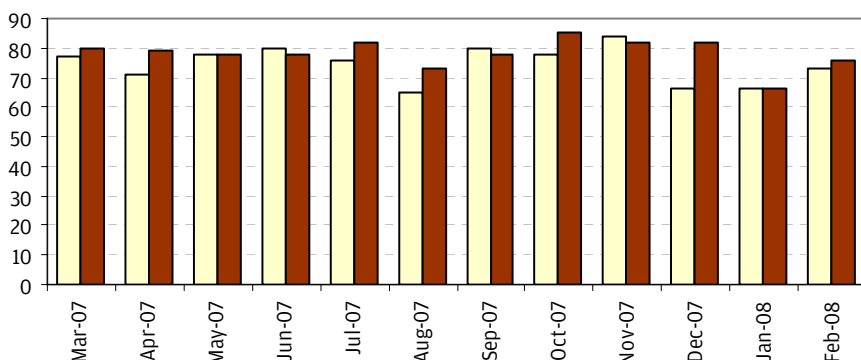

Average monthly room occupancy from March 2007 to February 2008

February 2008 averages

Weekday average:
74%

Weekend average:
73%

Monthly average:
73%

Weekday = Sun night to Thurs night
Weekend = Fri night and Sat night

□ Weekday average occupancy for the month (percentage) ■ Weekend average occupancy for the month

Key Dates and Figures

- The highest occupancy rate during February was 93% on Saturday 16 February when Manchester United played at home against Arsenal in the FA Cup.
- Tuesday 26 February experienced the next highest occupancy rate of 91%. A concert scheduled for the M.E.N. Arena was cancelled at short notice and it is possible that some visitors continued with their travel plans.

Advance Bookings

Month	Advance bookings at February 2008 Occupancy (%)	Advance bookings at February 2007 Occupancy (%)	Advance bookings at February 2006 Occupancy (%)
March	62	62	56
April	45	39	41
May	42	39	36